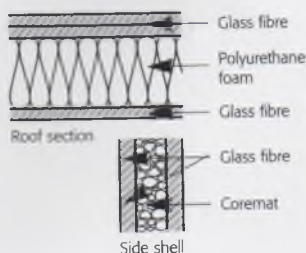

'S' model construction

Warranty

The high specification and the quality of workmanship that goes into the construction of each Truckman Top enables us to offer a three-year warranty on our tops.